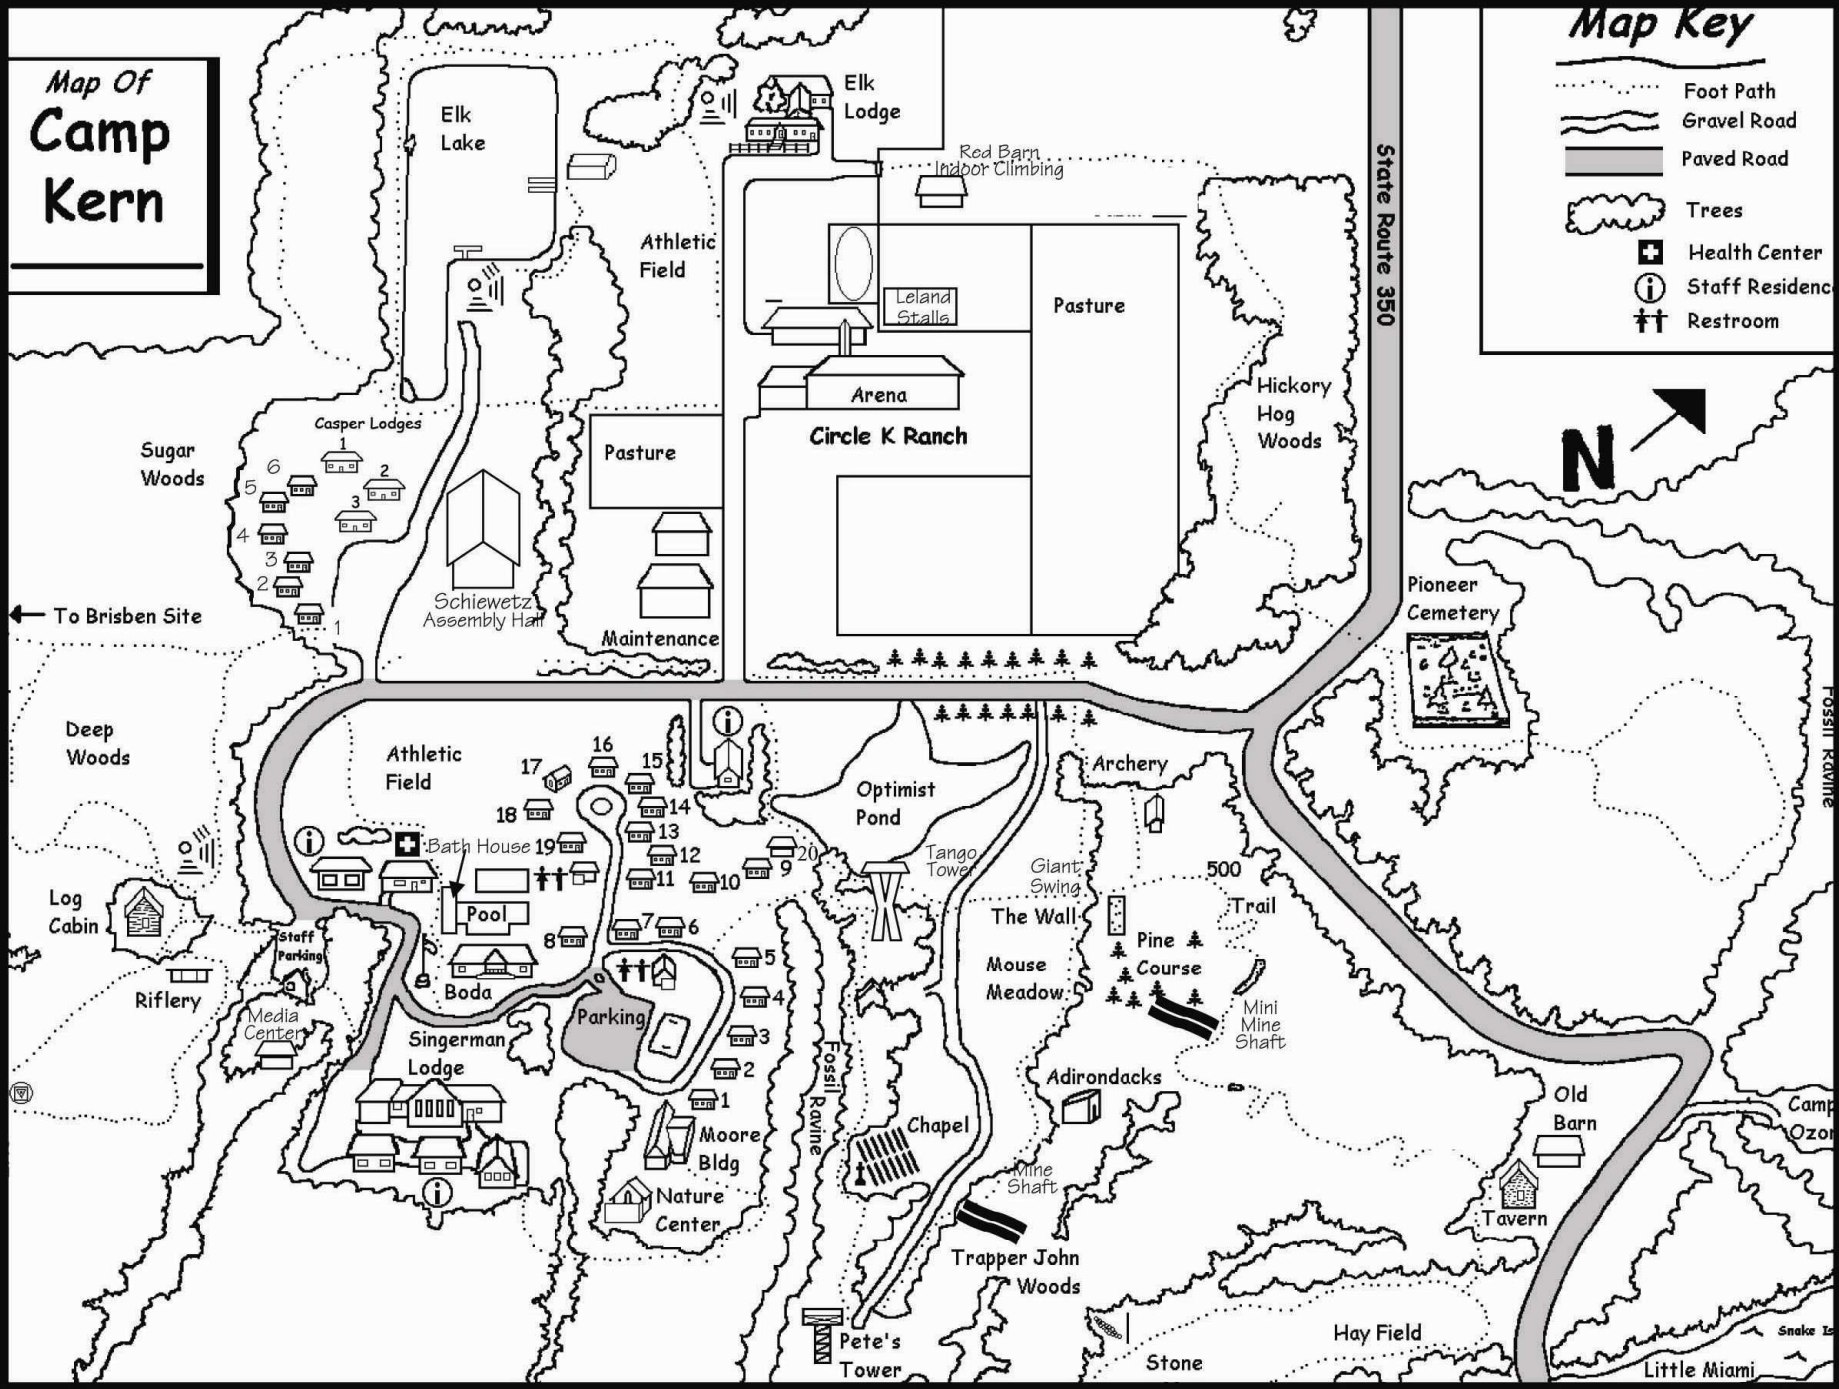

Map Of Camp Kern

Map Key

-  Foot Path
-  Gravel Road
-  Paved Road
-  Trees
-  Health Center
-  Staff Residence
-  Restroom

← To Brisben Site

State Route 350

Fossil Ravine

Camp Ozon

Snake Is

Little Miami